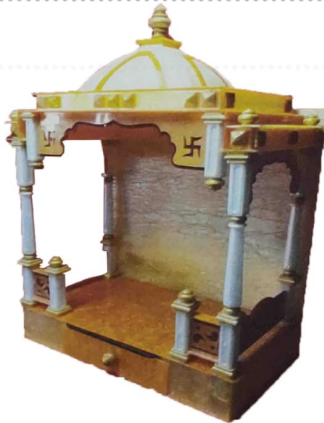

GANESH MAHAL | 15" / 18"