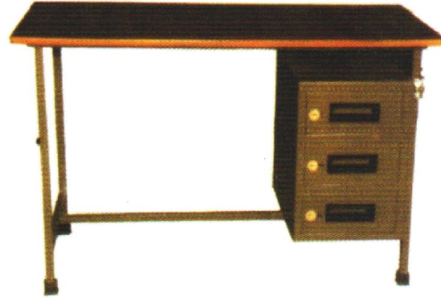

RF 124 | OFFICE TABLE SINGLE
48" X 30" X 24" / 36" X 30" X 18"