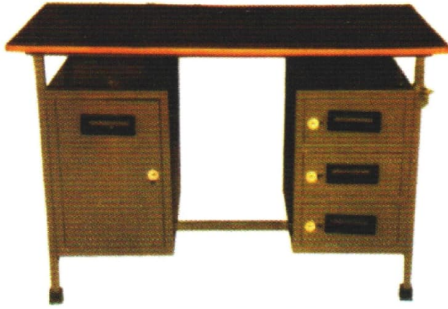

STEEL & PARTICEL BOARD TABLES & MANDIR

RF 125 | OFFICE TABLE DOUBLE
54" X 30" X 30" / 48" X 30" X 24"