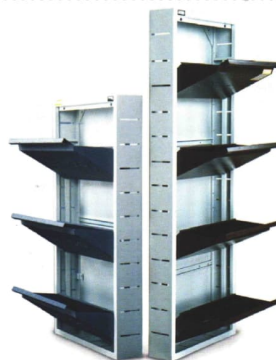

FOLDABLE CLOTH STAND

CLOTH DRYER SET

4' 5' 6' 7' 8' FEET ALUMINUM LADDER

IRON BOARD

RF 5001 DIWAN
72" X 30" X 15" | 72" X 36" X 15"

METAL SHOE RACKS

STOOL | 21"

SOFA SETS