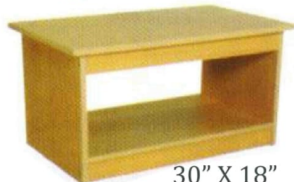

RF 1003

3 SHELF 4 SHELF 5 SHELF

RF 300 | GLASS CORNER STAND

RF102 | CLOTH HANGING STAND

30" X 18"

30" X 18"

TEA TABLES

CORNER | 32 X 12