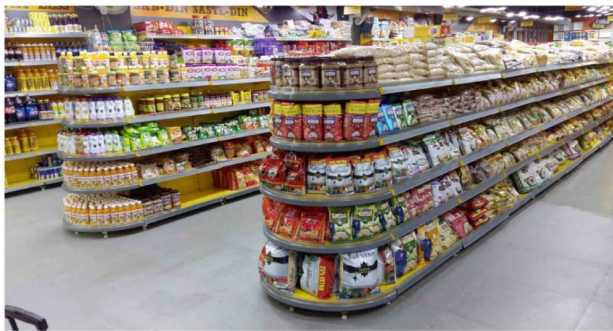

SUPERMARKET DISPLAY RACKS